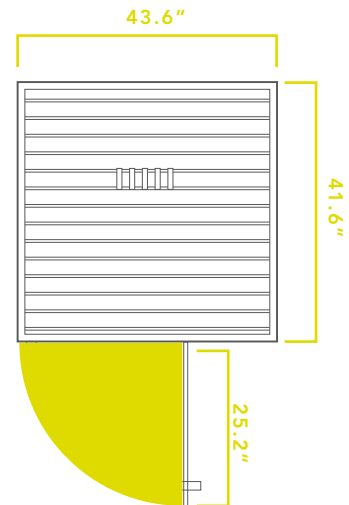

The world's 1st bio-feedback-enabled infrared sauna.

SPECIFICATIONS

EXTERIOR

43.6 W " X 41.6"D X 76.6" H* / 28" door width

INTERIOR

37.6 W " X 35.6"D X 71.5" H* / 21.8" bench depth
6 Heaters - 3182 sq in.

ELECTRICAL

230V-7.5A

9' cord exits from back left of base

*Optional Hidden Feet add 2 inches.

- Built-in monitor & optional accessories measure heart rate & calories burned.
- Data transmitted to a personal wellness website, where progress can be tracked.
- Now you can work towards health goals in individually or within a community.