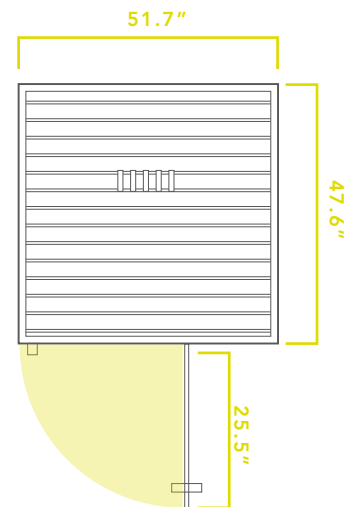

The world's 1st bio-feedback-enabled infrared sauna.

SPECIFICATIONS

EXTERIOR

51.7 W " X 47.6" D X 76.6" H* / 28" door width

INTERIOR

45.7 W " X 41.6" D X 71.5" H* / 21.8" bench depth
8 Heaters - 3773 sq in.

ELECTRICAL

230V-10A

9' cord exits from back left of base

*Optional Hidden Feet add 2 inches.

- Built-in monitor & optional accessories measure heart rate & calories burned.
- Data transmitted to a personal wellness website, where progress can be tracked.
- Now you can work towards health goals in individually or within a community.