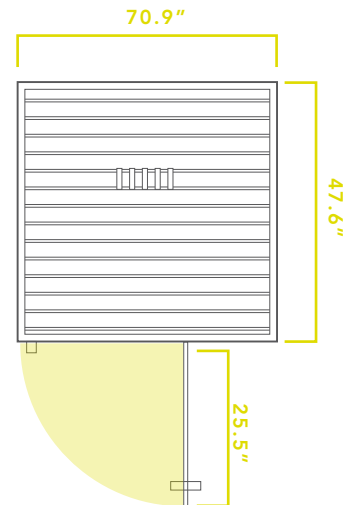

- Built-in monitor & optional accessories measure heart rate & calories burned.
- Data transmitted to a personal wellness website, where progress can be tracked.
- Now you can work towards health goals in individually or within a community.

ELECTRICALLY CERTIFIED

RoHS