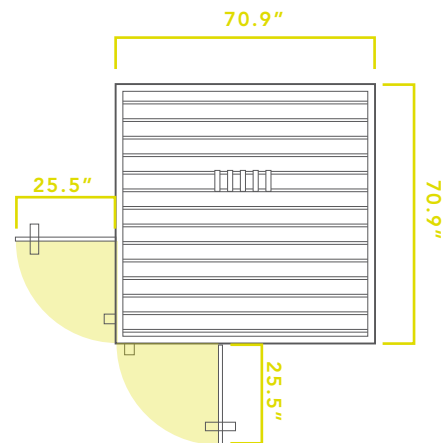

The world's 1st bio-feedback-enabled infrared sauna.

SPECIFICATIONS

EXTERIOR

70.6 W " X 70.6" D X 76.6" H* / 28" door width

INTERIOR

64.6 W " X 64.6" D X 71.5" H* / 21.8" bench depth
14 Heaters - 5863 sq in.

ELECTRICAL

230V-18A

9' cord exits from back left of base

*Optional Hidden Feet add 2 inches.

- Built-in monitor & optional accessories measure heart rate & calories burned.
- Data transmitted to a personal wellness website, where progress can be tracked.
- Now you can work towards health goals in individually or within a community.