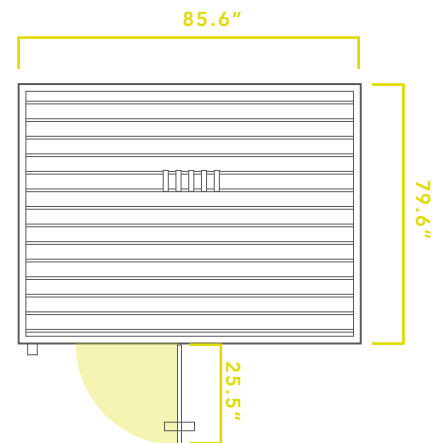

The world's 1st bio-feedback-enabled infrared sauna.

SPECIFICATIONS

EXTERIOR

85.6 W " X 70.6" D X 76.6" H* / 28" door width

INTERIOR

79.6 W " X 64.6" D X 71.5" H* / 21.8" bench depth
17 Heaters - 7555 sq in.

ELECTRICAL

230V-20A

9' cord exits from back left of base

*Optional Hidden Feet add 2 inches.

- Built-in monitor & optional accessories measure heart rate & calories burned.
- Data transmitted to a personal wellness website, where progress can be tracked.
- Now you can work towards health goals in individually or within a community.