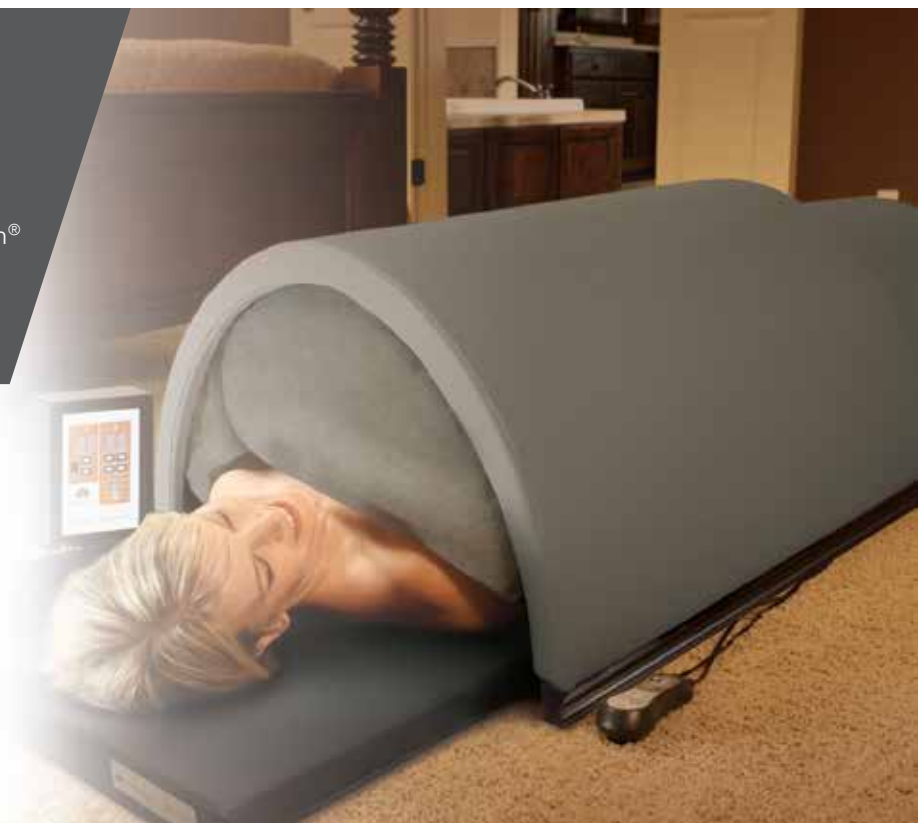

## Solo System®

Looking for a more personal experience? Go Solo. Our Solo System® is personal, portable, affordable and very effective. Featuring our unique Solocarbon® heating technology, Solo is the original portable infrared sauna. And still the best.

### Multiple Modes of Use!

Full Position

Seated Position

Lower Position

Upper Position

- ▶ Solocarbon® clinically-tested heaters
- ▶ Ultra low EMF technology
- ▶ Modern Bamboo Carbon exterior
- ▶ Zone-based digital heater controls
- ▶ Double-dome, light weight design
- ▶ Exclusive Solopad® & pillow included

### Take comfort with the Solopad®

The Solopad® features clinically-tested Solocarbon® heat in a full body pad for total body surround and ultra plush 3" memory foam for the most comfortable and effective sauna experience. Use with the Solo or place on the bed, sofa or chair for soothing far infrared therapy anytime, anywhere.

### SOLO®

length	69.0 in.
width	28.0 in.
height	18.0 in.
weight	31 kg
power	230V, 930W, 4A
heaters	5